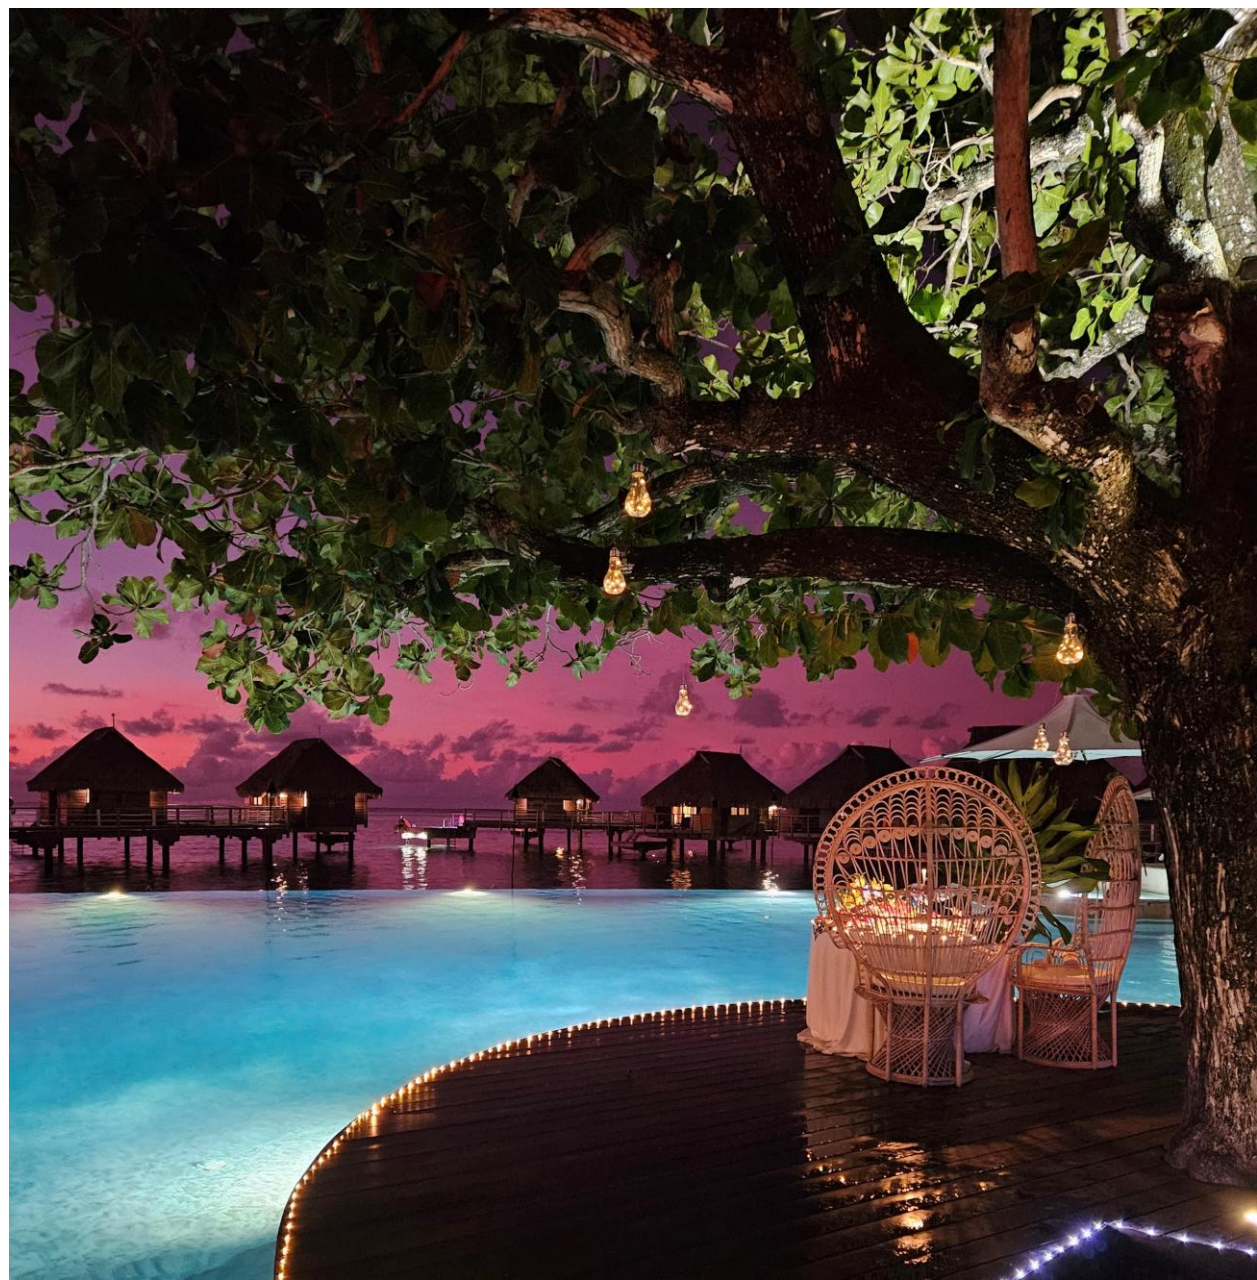

Note :

- *Please kindly reserve at least 24 hours in advance.*

COSY MOMENTS

COSY MOMENTS

Surprise your loved one and indulge in a "Cosy Moment" while watching the canopy of heaven from your terrace.

Avatea: