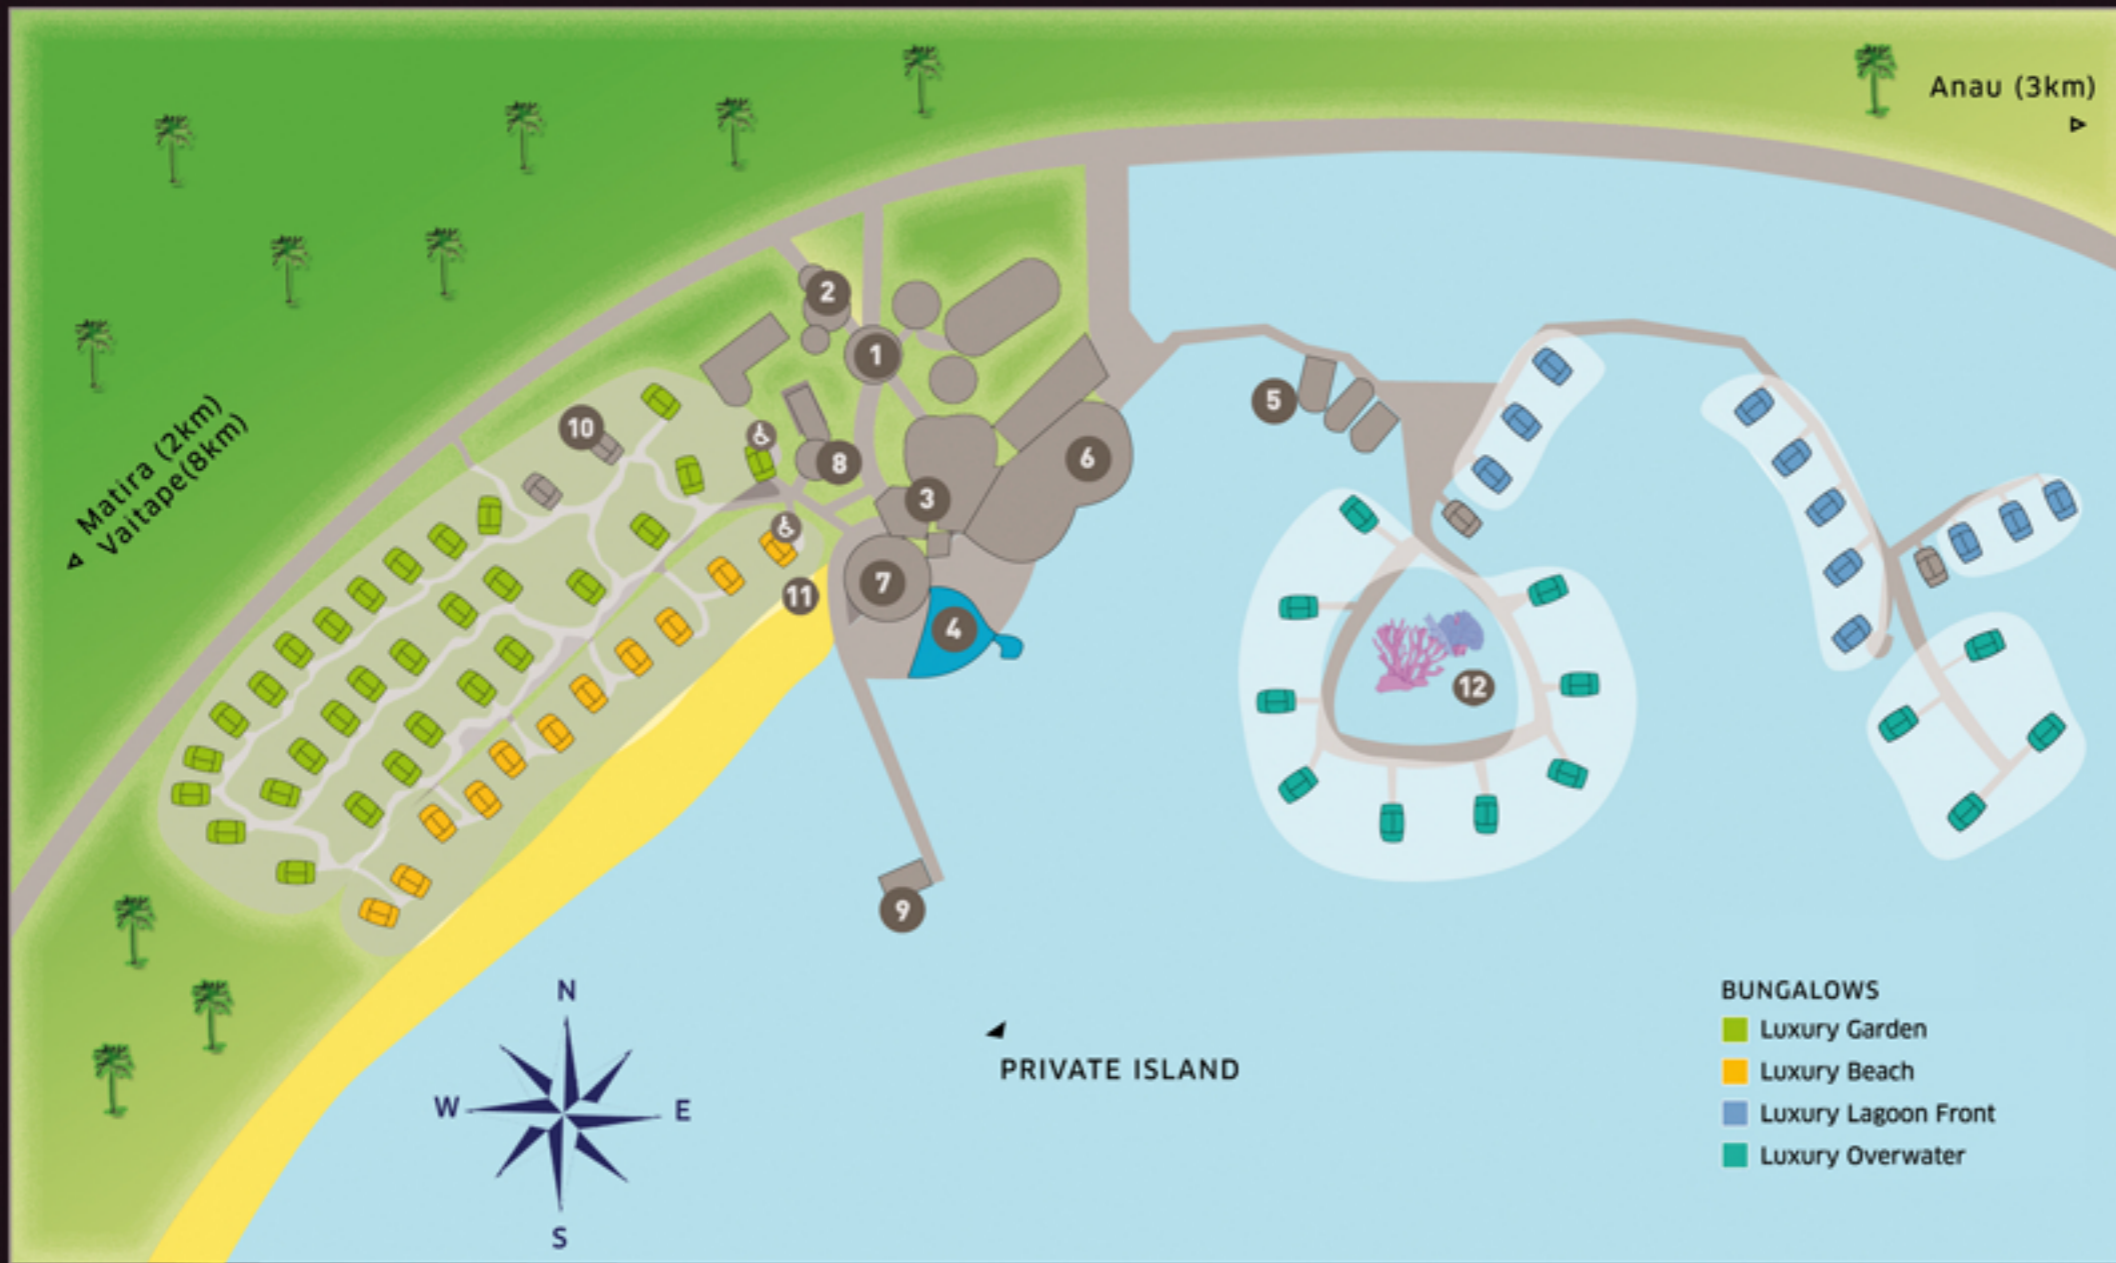

# HOTEL MAP SOFITEL BORA BORA MARARA BEACH RESORT

2014

- 1 Reception
- 2 Souvenir Shop
- 3 Activities Desk
- 4 Swimming Pool
- 5 Spa
- 6 Latitude 16° Restaurant
- 7 Hurricane Bar
- 8 Polynesian Oven
- 9 Arrival Deck
- 10 Meeting Room
- 11 Activities
- 12 Ruahatu Coral Garden